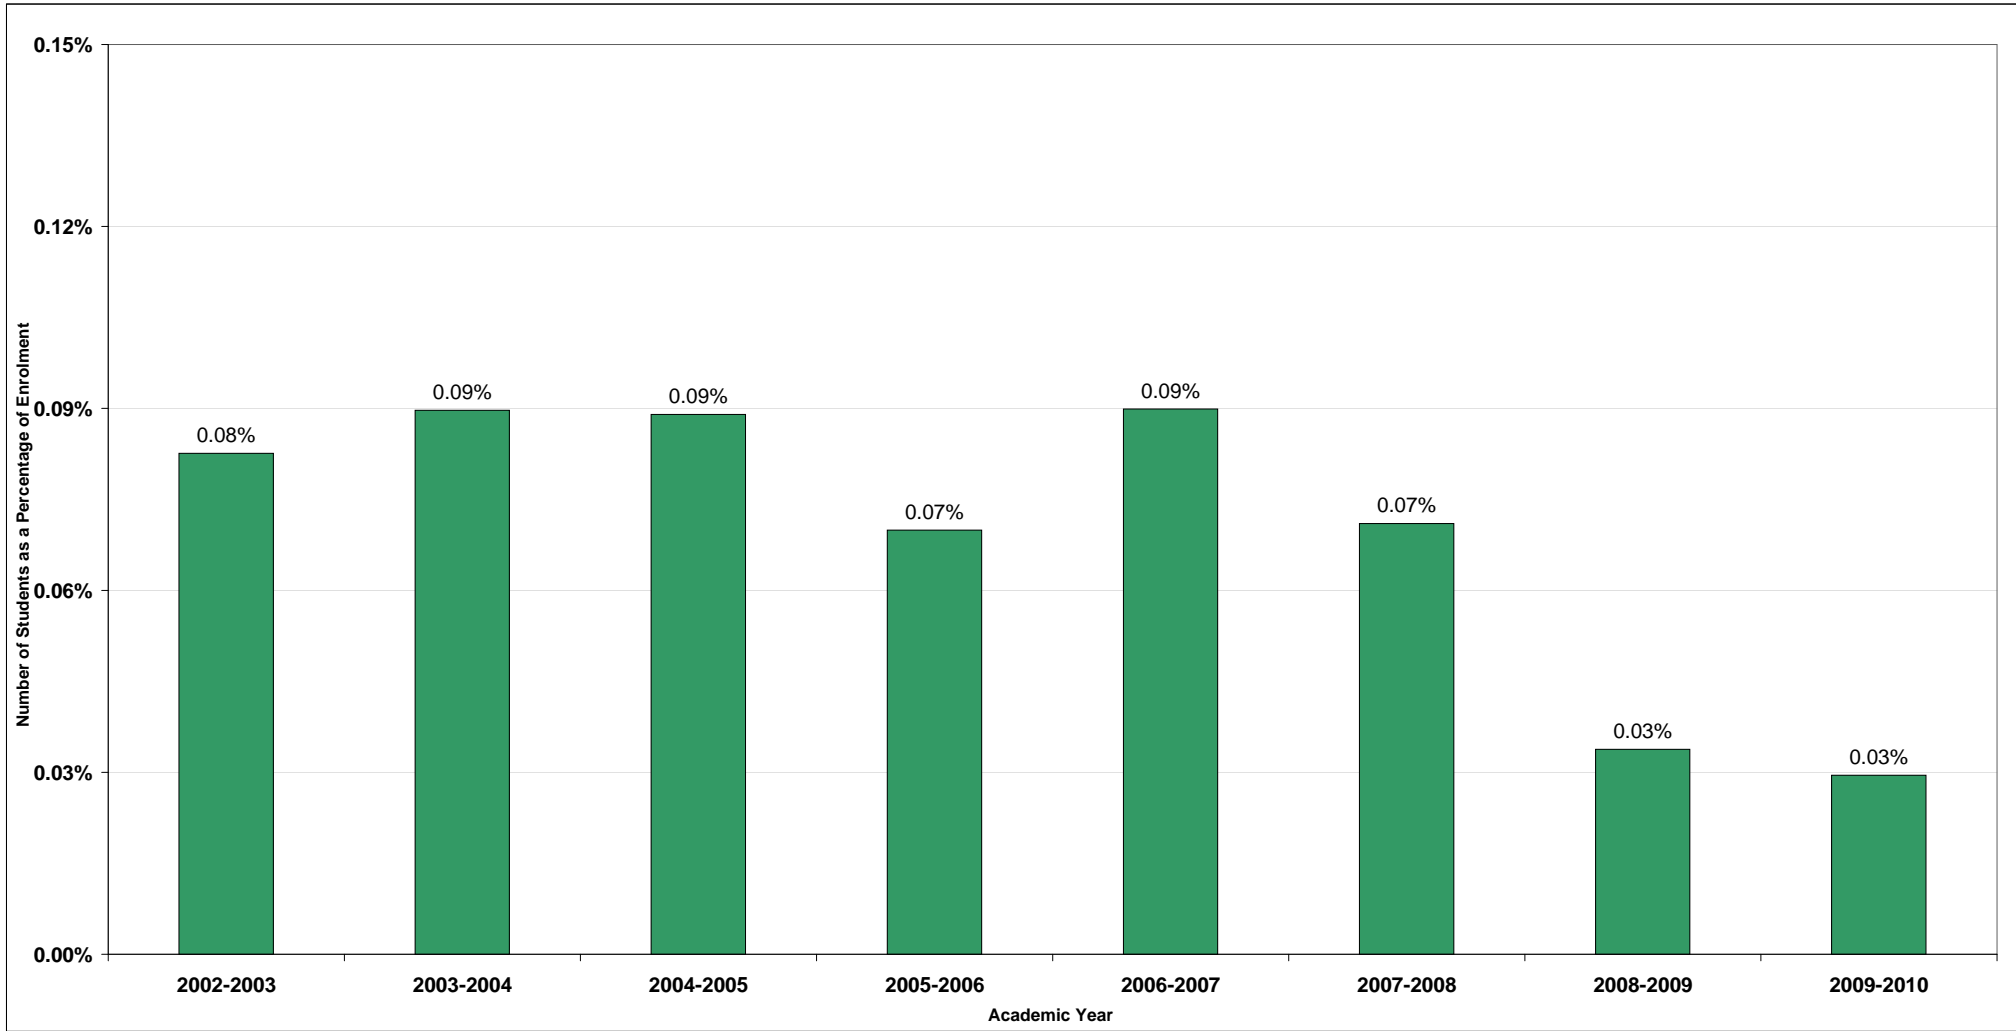

**Percentage of Students Expelled:
Province of Ontario**

	2002-2003			2003-2004			2004-2005			2005-2006			2006-2007			2007-2008			2008-2009			2009-2010		
	Number of Students Expelled	Enrolment	Expulsion Rate	Number of Students Expelled	Enrolment	Expulsion Rate	Number of Students Expelled	Enrolment	Expulsion Rate	Number of Students Expelled	Enrolment	Expulsion Rate	Number of Students Expelled	Enrolment	Expulsion Rate	Number of Students Expelled	Enrolment	Expulsion Rate	Number of Students Expelled	Enrolment	Expulsion Rate	Number of Students Expelled	Enrolment	Expulsion Rate
Province of Ontario	1,786	2,162,254	0.08%	1,908	2,127,129	0.09%	1,888	2,121,338	0.09%	1,480	2,116,073	0.07%	1,889	2,101,152	0.09%	1,481	2,085,460	0.07%	699	2,068,680	0.03%	608	2,060,461	0.03%