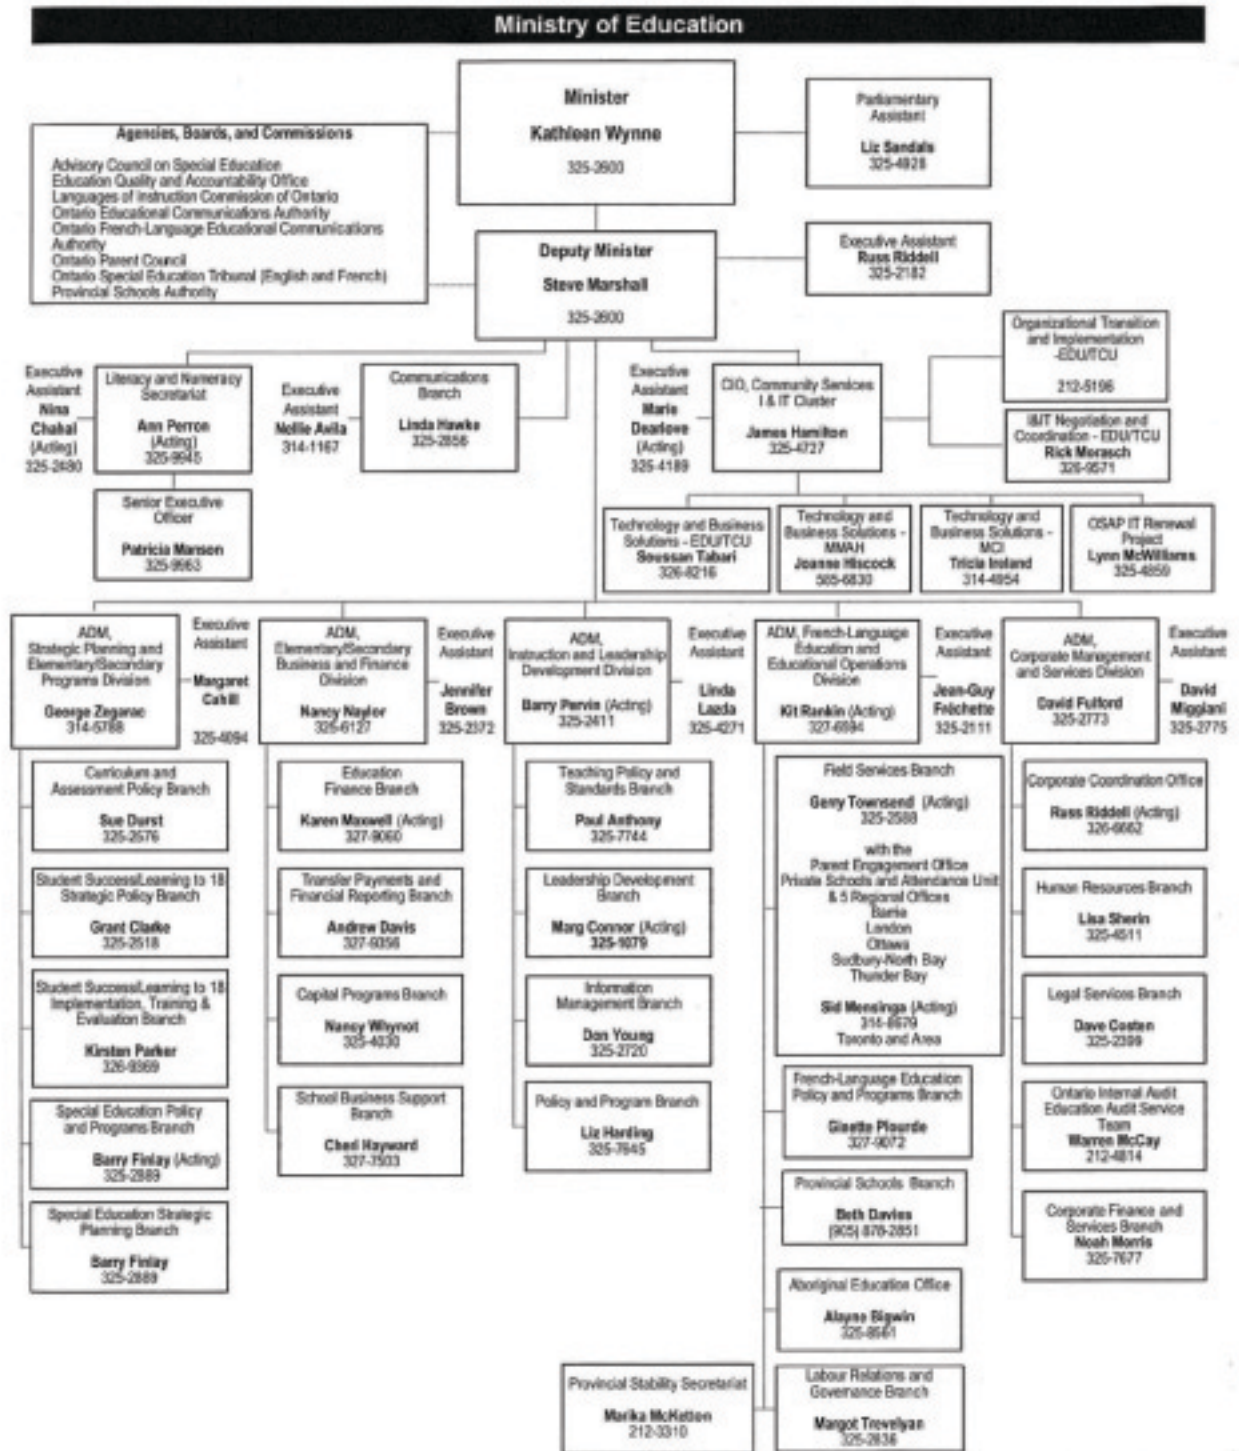

MINISTRY ORGANIZATION CHART

April 14, 2008